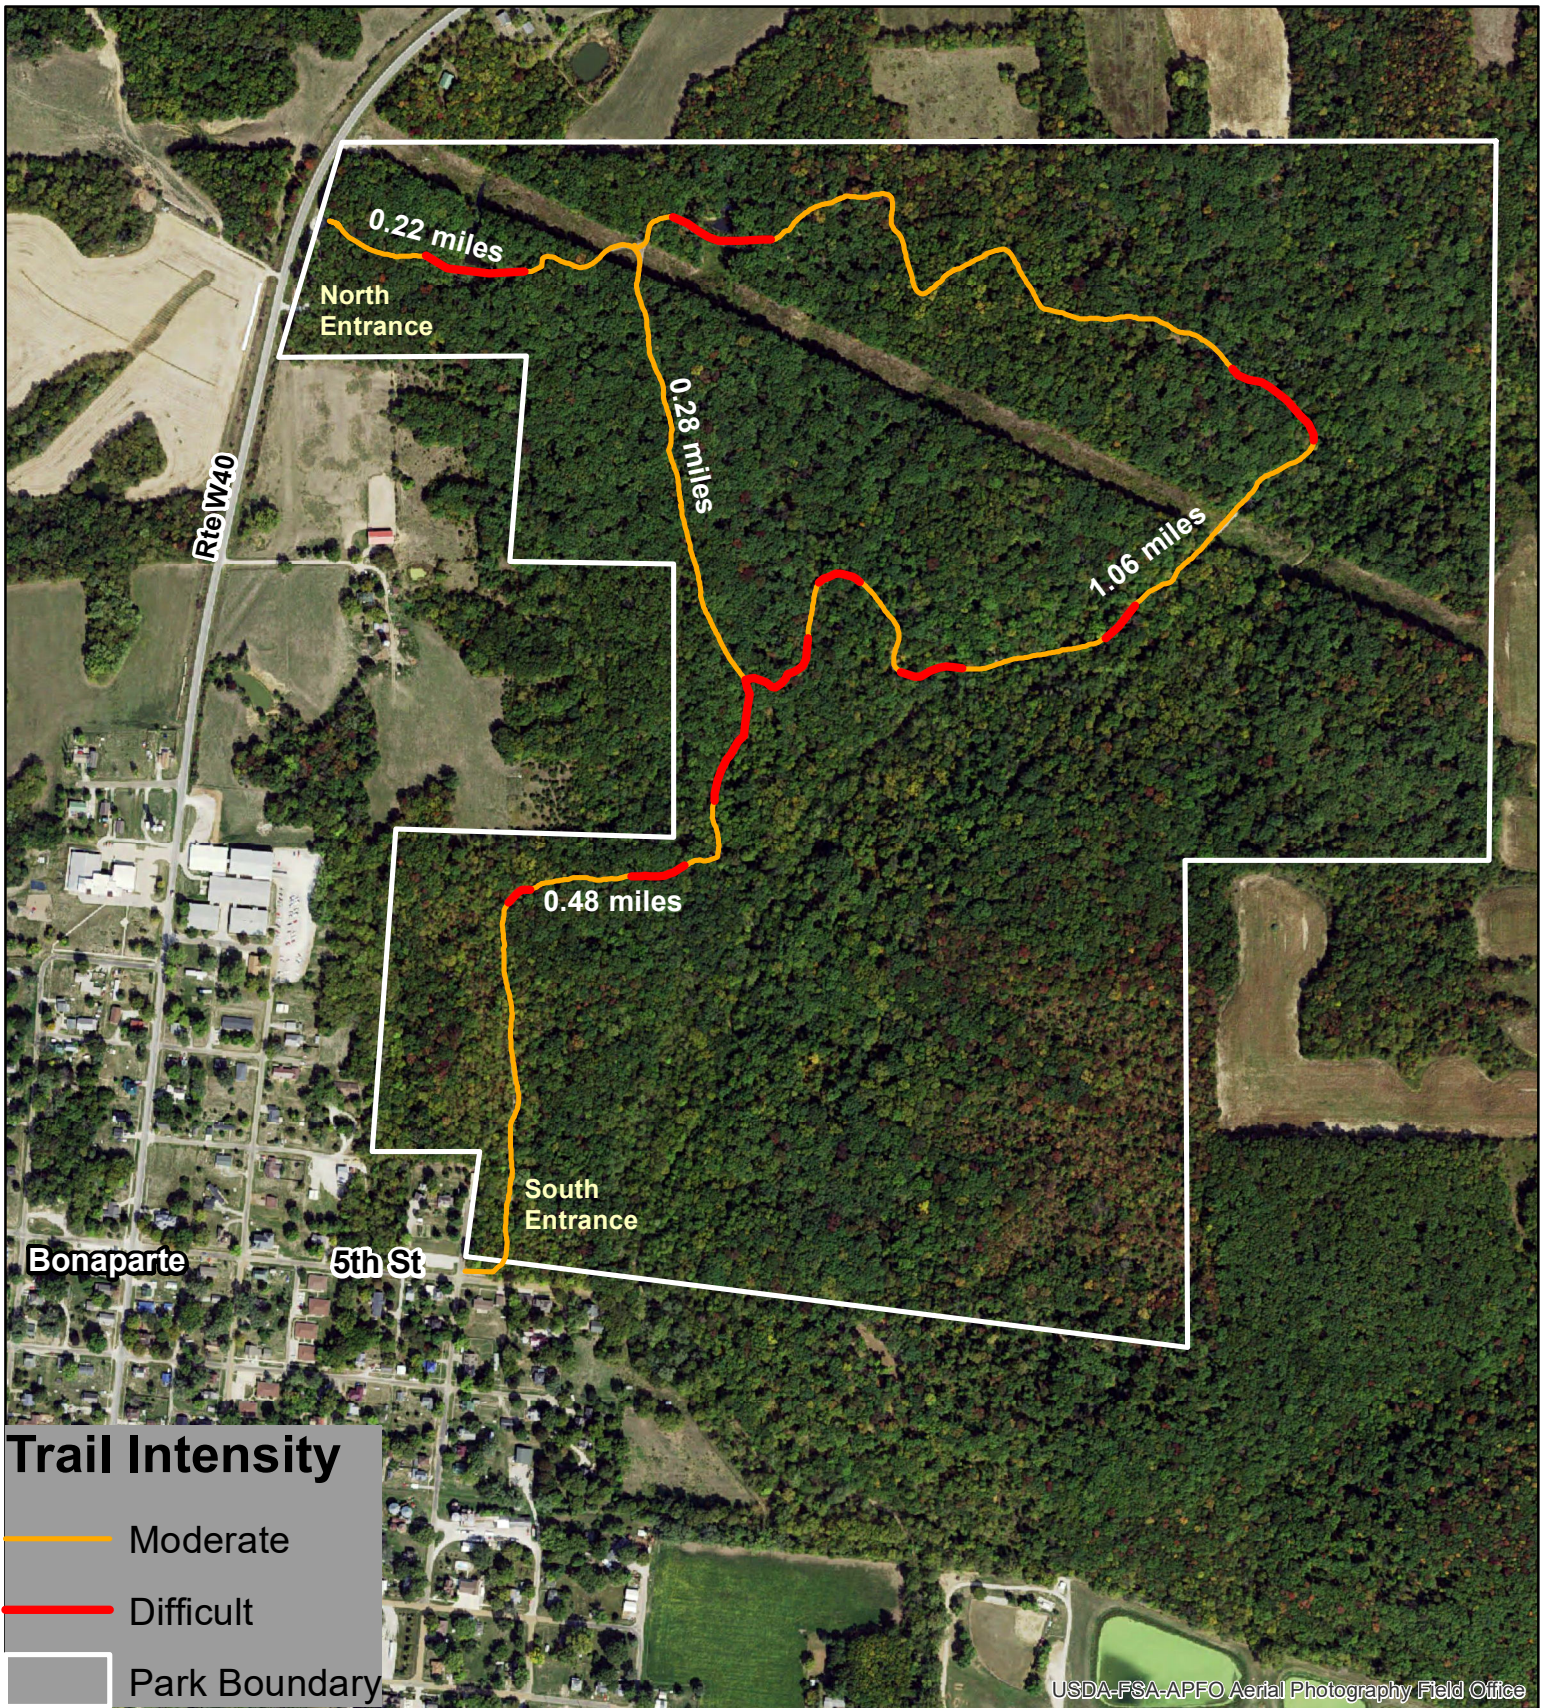

Lindsay Wilderness Area

Trail Intensity

— Moderate

— Difficult

— Park Boundary

Contact:

Van Buren County Conservation

(319) 293-3589

www.vbcountyconservation.com

0 0.1 0.2 0.3 0.4 Miles

N